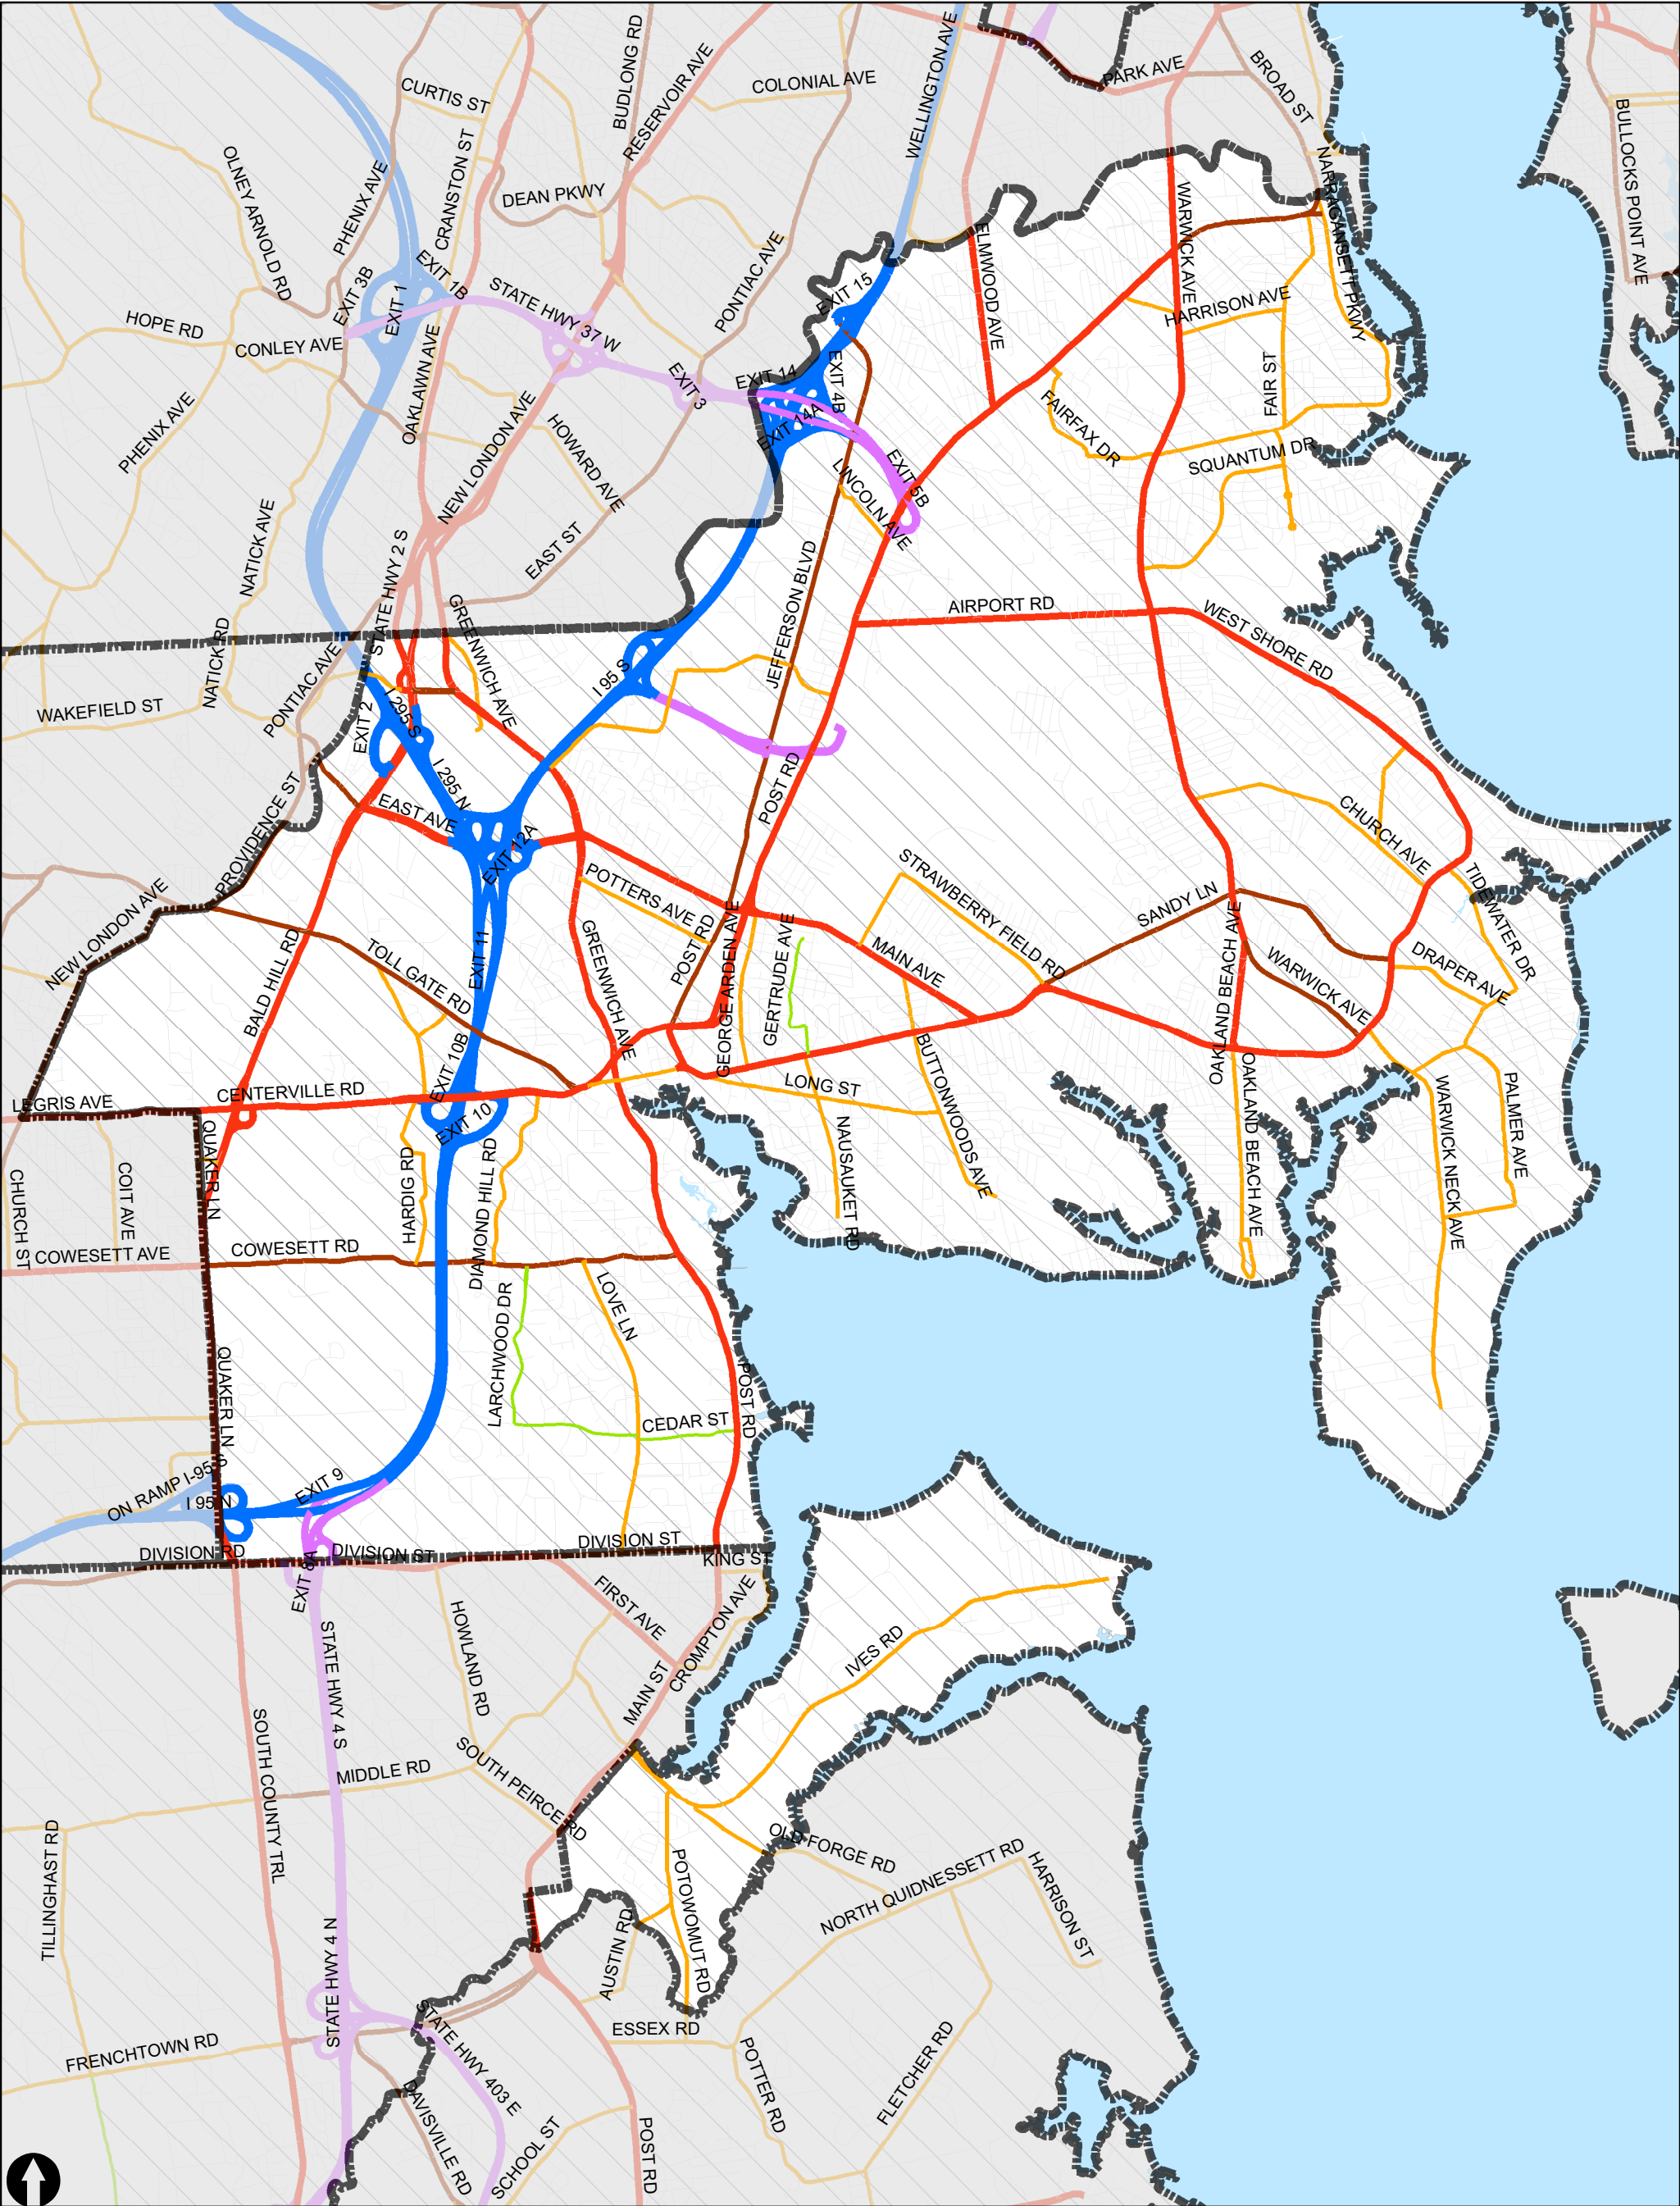

State of Rhode Island Highway Functional Classification

City of Warwick

Date: 3/8/2019

Legend

- Interstate
- Freeway
- Principal Arterial
- Minor Arterial
- Major Collector
- Minor Collector
- Local
- 2013 Transportation Urban Area Boundary

This map is not the product of a Professional Land Survey. It was created by RI Statewide Planning Program for general reference, informational, planning and guidance use, and is not a legally authoritative source as to location of natural or manmade features. Proper interpretation of this map may require the assistance of appropriate professional services. RI Statewide Planning Program makes no warranty, express or implied, related to the spatial accuracy, reliability, completeness, or currentness of this map.